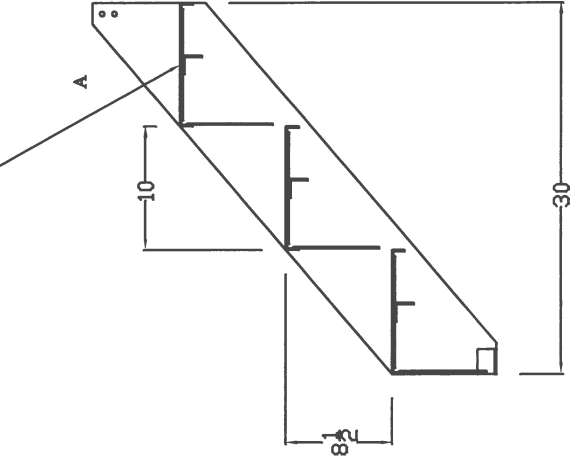

1/2" Expanded
Metal

STROMBERG CARLSON
PRODUCTS INC.
2323 TRAVERSEFIELD DR.
TRAVERSE CITY, MI. 49686
231-947-8600

CAD FILE:	DATE: 4-16-09
DR BY: K. WENGLIKOWSKI	SCALE:
TITLE: 103 Step	
PART NUMBER: SG12811	