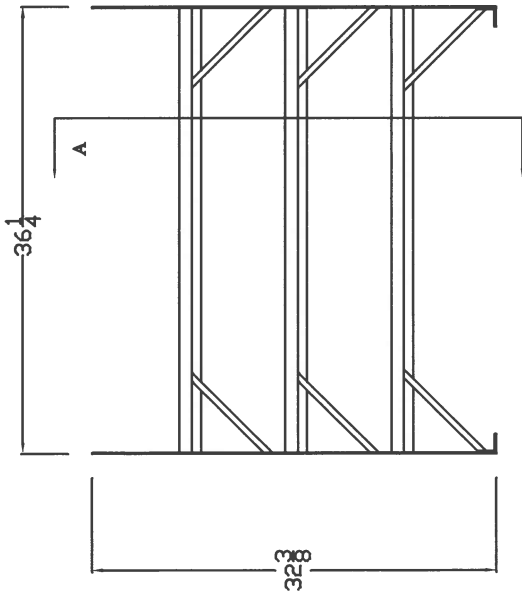

1/2" Expanded
Metal

STROMBERG CARLSON
PRODUCTS INC.
2323 TRAVERSEFIELD DR.
TRAVERSE CITY, MI. 49686
231-947-8600

CAD FILE:	DATE: 4-16-09
DR BY: K. WENGLIKOWSKI	SCALE:
TITLE: 103 Step	
PART NUMBER: SG12811	