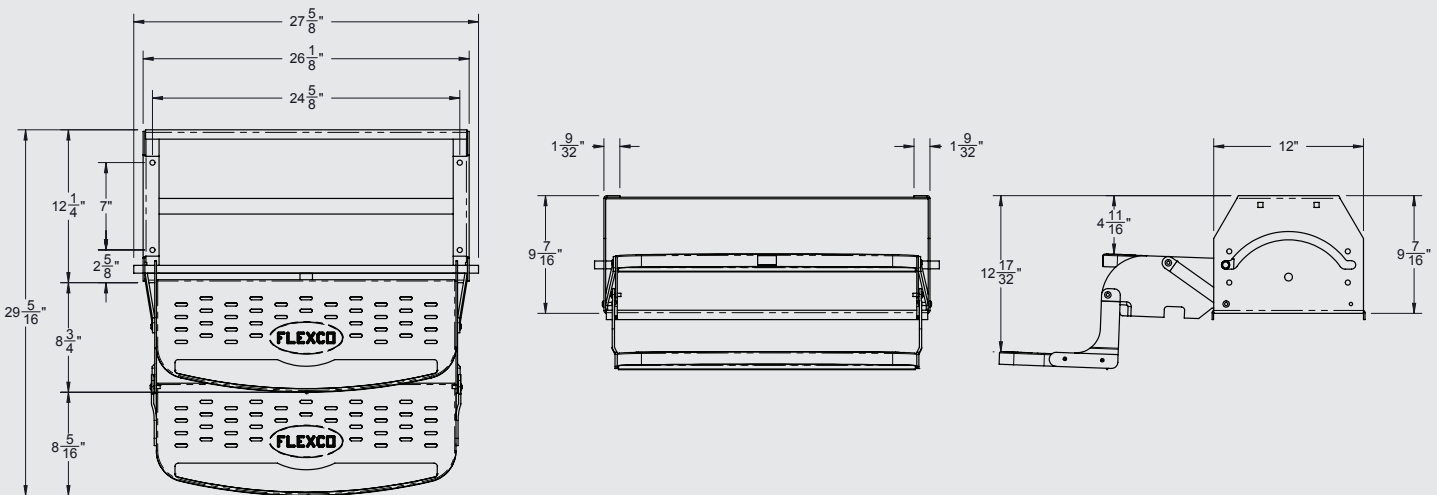

INSTALLATION INSTRUCTIONS

Manual Step by Flexco

SMFP-2100

The Flexco Products manual step sold by Stromberg Carlson is sturdy and reliable, designed with a 300-lb weight capacity.

Flexco Wide Double Step

Specifications

- Replaces any step on the market
- Platform width 24"
- Platform rise 8"
- Extremely sturdy
- Step supports 300 lb
- Made in the USA

Replacement Part

SM-03T Tread Tape

MODEL SMFP-2100 WIDE DOUBLE STEP

Most Original Equipment Manufacturers (OEM's) install steps unique to each frame and floor design. Seek help from your RV Dealer if it is not apparent how to install/replace your step.